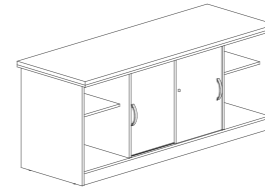

DIRECTOR TABLE - MARS 520

DIRECTOR TABLE - MARS 320

45
DIRECTOR SERIES
DIRECTOR TABLE

46
DIRECTOR SERIES
DIRECTOR TABLE

DIRECTOR TABLE (L)
MARS 520 - 2400
2400W x 2400D x 750H
MARS 520 - 2100
2100W x 2100D x 750H

**HALF GLASS CABINET
C/W ALUMINIUM FRAME**
MARS - AF
800W x 450D x 2100H

LOW CABINET
MARS - LC
800W x 450D x 900H

DIRECTOR TABLE (L)
MARS 320 - 2400
2400W x 1000D x 750H
MARS 320 - 2100
2100W x 900D x 750H

MOBILE PEDESTAL 3D
MARS - 3D
410W x 500D x 560H

**HALF GLASS CABINET
C/W WOODEN FRAME**
MARS - WF
800W x 450D x 2100H

DIRECTOR CABINET
MARS 320 - DC
1400W x 500D x 750H