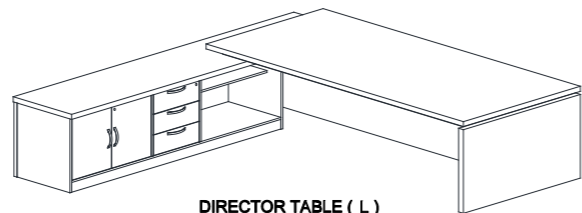

DIRECTOR TABLE - MARS 520

DIRECTOR TABLE - MARS 320

45
DIRECTOR SERIES
DIRECTOR TABLE

46
DIRECTOR SERIES
DIRECTOR TABLE

DIRECTOR TABLE (L)
MARS 520 - 2400
2400W x 2400D x 750H
MARS 520 - 2100
2100W x 2100D x 750H

**HALF GLASS CABINET
C/W ALUMINIUM FRAME**
MARS - AF
800W x 450D x 2100H

LOW CABINET
MARS - LC
800W x 450D x 900H

DIRECTOR TABLE (L)
MARS 320 - 2400
2400W x 1000D x 750H
MARS 320 - 2100
2100W x 900D x 750H

MOBILE PEDESTAL 3D
MARS - 3D
410W x 500D x 560H

**HALF GLASS CABINET
C/W WOODEN FRAME**
MARS - WF
800W x 450D x 2100H

DIRECTOR CABINET
MARS 320 - DC
1400W x 500D x 750H