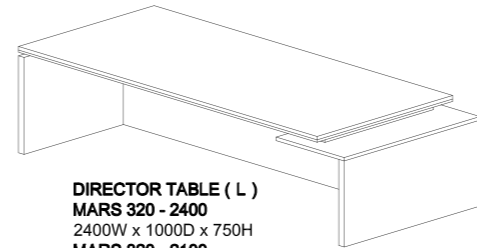

DIRECTOR TABLE - MARS 520

DIRECTOR TABLE - MARS 320

45
DIRECTOR SERIES
DIRECTOR TABLE

46
DIRECTOR SERIES
DIRECTOR TABLE

DIRECTOR TABLE (L)
MARS 520 - 2400
2400W x 2400D x 750H
MARS 520 - 2100
2100W x 2100D x 750H

**HALF GLASS CABINET
C/W ALUMINIUM FRAME**
MARS - AF
800W x 450D x 2100H

LOW CABINET
MARS - LC
800W x 450D x 900H

DIRECTOR TABLE (L)
MARS 320 - 2400
2400W x 1000D x 750H
MARS 320 - 2100
2100W x 900D x 750H

MOBILE PEDESTAL 3D
MARS - 3D
410W x 500D x 560H

**HALF GLASS CABINET
C/W WOODEN FRAME**
MARS - WF
800W x 450D x 2100H

DIRECTOR CABINET
MARS 320 - DC
1400W x 500D x 750H