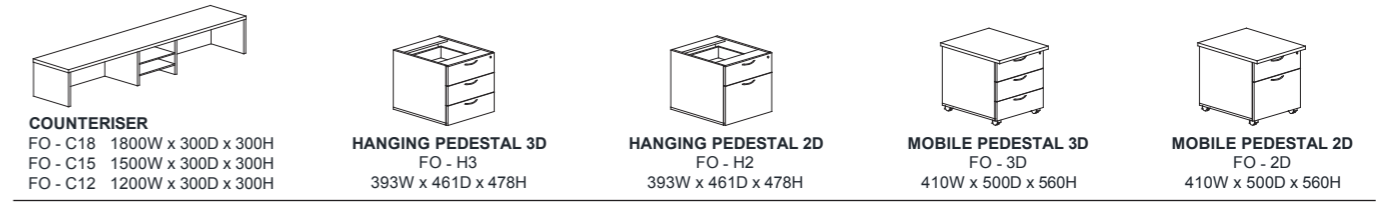

EXECUTIVE TABLE (D SHAPE TABLE)
FO - 1890
1800W x 900/750D x 750H

WRITING TABLE
FO - 187 1800W x 700D x 750H
FO - 157 1500W x 700D x 750H
FO - 127 1200W x 700D x 750H

SIDE RETURN TABLE
FO - 900 900W x 450D x 750H
FO - 105 1050W x 450D x 750H

RETURN RACK
FO - RS
302W x 345D x 335H

SIDE CABINET
FO - SC
1050W x 450D x 635H