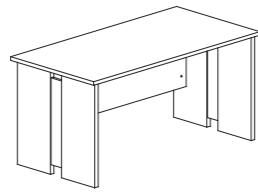

WRITING TABLE
FM - 126 1200W x 600D x 750H
FM - 96 900W x 600D x 750H