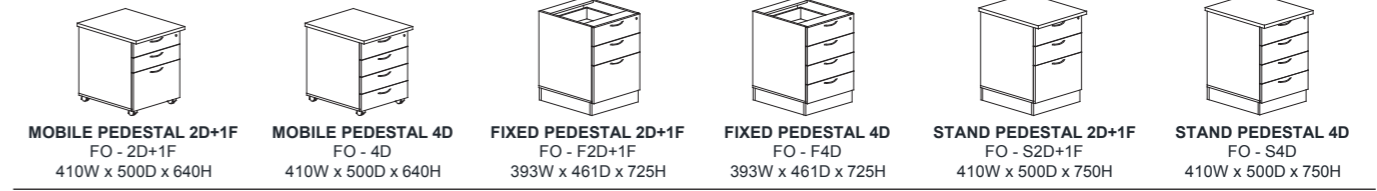

COUNTERISER
FO - C18 1800W x 300D x 300H
FO - C15 1500W x 300D x 300H
FO - C12 1200W x 300D x 300H

HANGING PEDESTAL 3D
FO - H3
393W x 461D x 478H

HANGING PEDESTAL 2D
FO - H2
393W x 461D x 478H

MOBILE PEDESTAL 3D
FO - 3D
410W x 500D x 560H

MOBILE PEDESTAL 2D
FO - 2D
410W x 500D x 560H