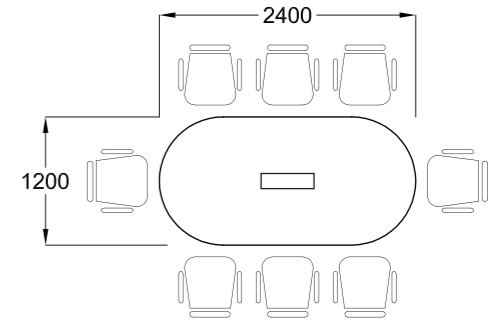

Bottom View

1200