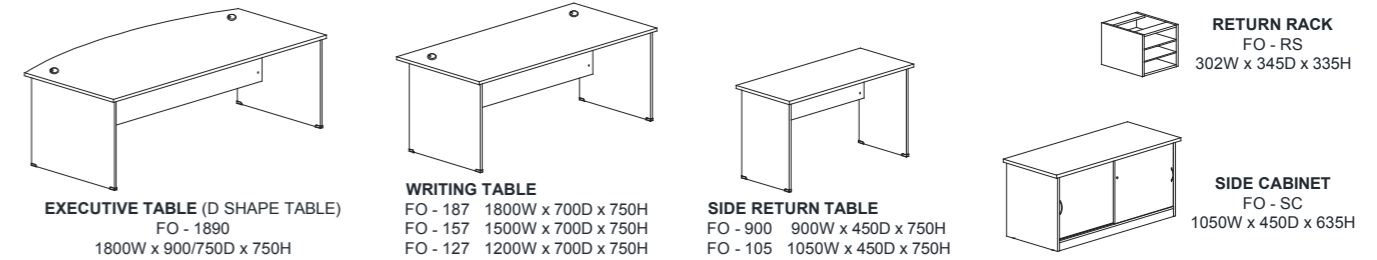

# SPECIFICATION FO-SERIES

FO-OPEN CONCEPT

**EXECUTIVE TABLE (D SHAPE TABLE)**  
FO - 1890  
1800W x 900/750D x 750H

**WRITING TABLE**  
FO - 187 1800W x 700D x 750H  
FO - 157 1500W x 700D x 750H  
FO - 127 1200W x 700D x 750H