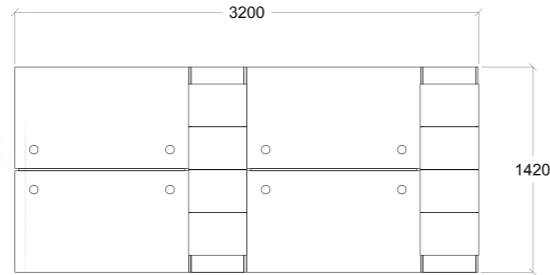

# EXECUTIVE TABLE

48

LOOSE FURNITURE  
EXECUTIVE TABLE

**EUGENIA**  
CONCEPT

**FIGUS**  
CONCEPT  
WF 02

**ELEUSINE**  
CONCEPT