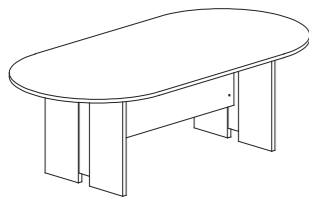

OVAL CONFERENCE TABLE
FM - O6 1800W x 900D x 750H
FM - O8 2400W x 1200D x 750H