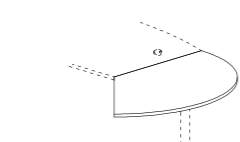

SIDE CONNECTION TOP
RCW1200 1200W x 1200D x 25THK

SIDE CONNECTION TOP
SCW 1385W x 750D x 25THK