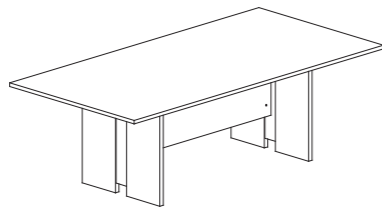

RECTANGULAR CONFERENCE TABLE
FM - R6 1800W x 900D x 750H
FM - R8 2400W x 1200D x 750H