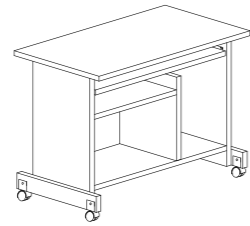

COMPUTER TABLE

CT-62
800W X 450D X 750H (mm)