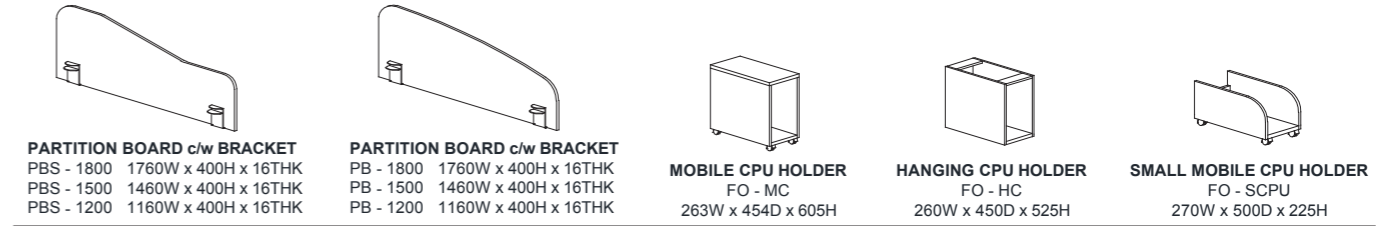

L SHAPE TABLE (L)
WL 1818 1800W x 1800D x 750H
WL 1518 1500W x 1800D x 750H
WL 1515 1500W x 1500D x 750H
WL 1215 1200W x 1500D x 750H

ROUND DISCUSSION TABLE
FO - D3 DIA. 900 x 750H
FO - D4 DIA. 1200 x 750H

OVAL CONFERENCE TABLE
FO - O6 1800W x 900D x 750H
FO - O8 2400W x 1200D x 750H

RECTANGULAR CONFERENCE TABLE
FO - R6 1800W x 900D x 750H
FO - R8 2400W x 1200D x 750H

FULLY COLOUR   **COLOUR OPTION**   **TWO TONE COLOUR**