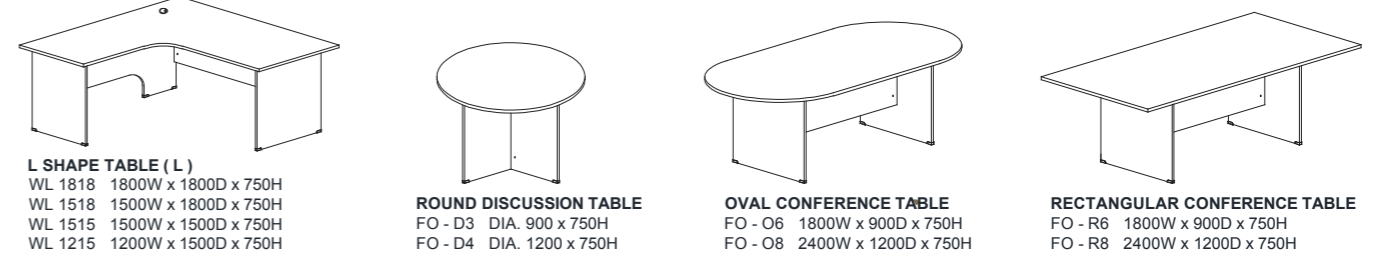

HIGH OPEN SHELF CABINET
FO - HOS
800W x 410D x 1640H

HIGH SWINGING CABINET
FO - WR
800W x 410D x 1640H

BOOK SHELF & GLASS DOOR CABINET
FO - SG
800W x 410D x 1640H

HIGH OPEN SHELF CABINET (5 Layer)
FO - 5HOS
800W x 410D x 2014H

HIGH SWINGING CABINET (5 Layer)
FO - 5WR
800W x 410D x 2014H