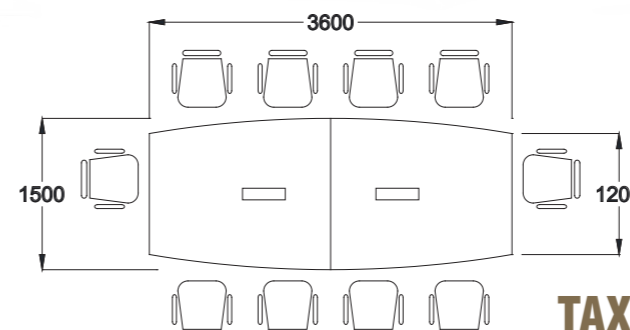

## CHROME ABIES LEG CONCEPT

Bottom View

1200

2400

Bottom View

## POLE LEG CONCEPT

1200

3000

900

1500

3600

1200