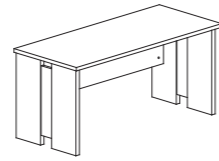

**SIDE RETURN TABLE**  
FM - 900 900W x 450D x 630H  
FM - 105 1050W x 450D x 630H

**SIDE CABINET**  
FM - SC  
1050W x 450D x 635H

**RETURN RACK**  
FM - RS  
302W x 345D x 335H

**COUNTERISER**  
FM - C18 1800W x 300D x 300H  
FM - C15 1500W x 300D x 300H  
FM - C12 1200W x 300D x 300H