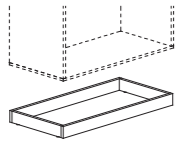

BASE
FM - BS
792W x 386D x 86H