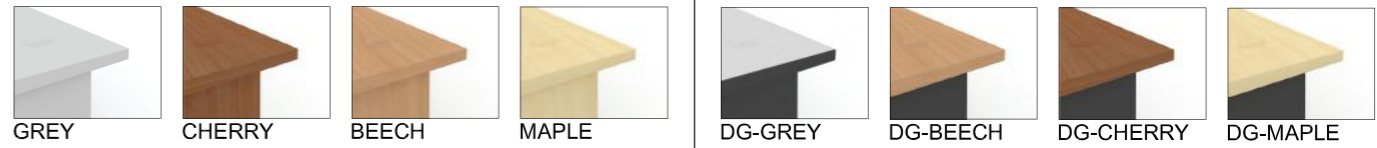

PARTITION BOARD c/w BRACKET
PBS - 1800 1760W x 400H x 16THK
PBS - 1500 1460W x 400H x 16THK
PBS - 1200 1160W x 400H x 16THK

PARTITION BOARD c/w BRACKET
PB - 1800 1760W x 400H x 16THK
PB - 1500 1460W x 400H x 16THK
PB - 1200 1160W x 400H x 16THK

MOBILE CPU HOLDER
FO - MC
263W x 454D x 605H

HANGING CPU HOLDER
FO - HC
260W x 450D x 525H

SMALL MOBILE CPU HOLDER
FO - SCPU
270W x 500D x 225H

GREY   CHERRY   BEECH   MAPLE   DG-GREY   DG-BEECH   DG-CHERRY   DG-MAPLE

As our products are keep improving and advancing. Change in the specifications, if any may not inform, please be understand.