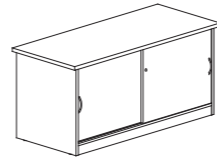

**SIDE RETURN TABLE**  
FM - 900 900W x 450D x 630H  
FM - 105 1050W x 450D x 630H

**SIDE CABINET**  
FM - SC  
1050W x 450D x 635H

**RETURN RACK**  
FM - RS  
302W x 345D x 335H

**COUNTERISER**  
FM - C18 1800W x 300D x 300H  
FM - C15 1500W x 300D x 300H  
FM - C12 1200W x 300D x 300H