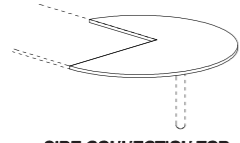

SPECIFICATION U, M, S, A & J-SERIES

J SERIES

U SERIES

S SERIES

A SERIES

M SERIES

M SERIES

LOOSE FURNITURE FO-SERIES (FULL COLOUR)