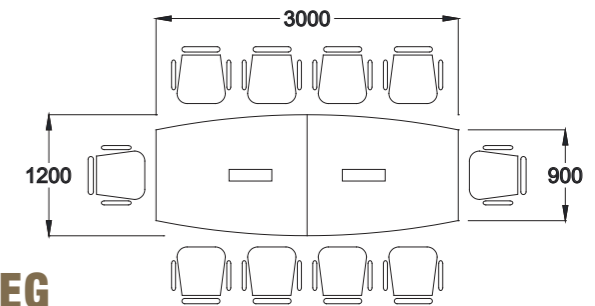

## CHROME ABIES LEG CONCEPT

Bottom View

1200

2400

Bottom View

## POLE LEG CONCEPT

1200

3000

900

1500

3600

1200