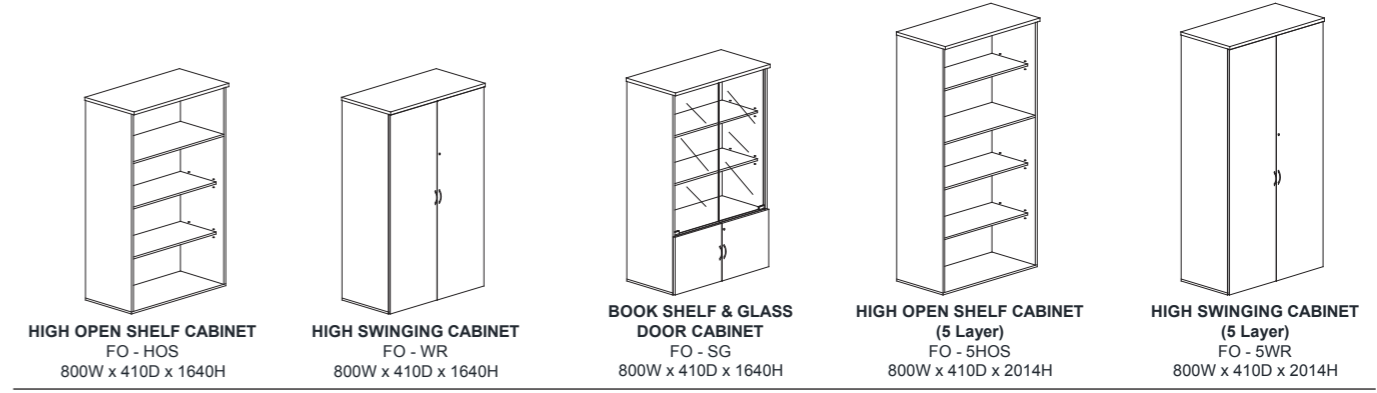

PIGEON HOLE CABINET
FO - PG
800W x 410D x 820H

OPEN SHELF CABINET
FO - OS
800W x 410D x 820H

SWINGING DOOR CABINET
FO - SW
800W x 410D x 820H

SLIDING DOOR CABINET
FO - SD
800W x 410D x 820H

BASE
FO - BS
792W x 386D x 86H