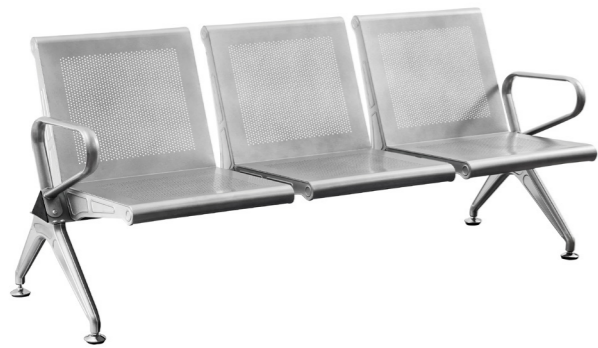

# LINK CHAIR SERIES

**MATRIX LINK 003-C**  
Airport Link Chair

Size :  
1710W x 650D x 800H (mm)

**MATRIX LINK 004-C**  
Airport Link Chair

Size :  
2290W x 650D x 800H (mm)

**MATRIX LINK 013**  
3 Seater Link Chair