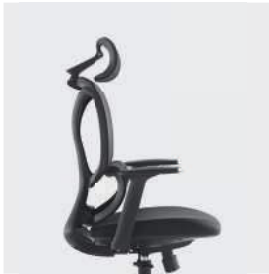

Side View Display