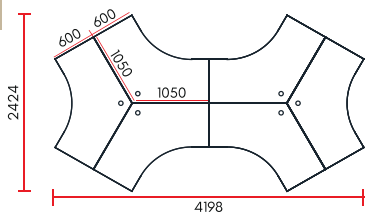

## RECTANGULAR CONCEPT ( CLUSTER OF 4 )

MODEL	SPECIFICATION	QTY
18DFP3001350	18MM DESKING FABRIC PANEL - 300H x 1350W x 18THK	2
ARCB - D	ACRYLIC PANEL BRACKET (WHITE)	4
M7 - RT 1560	RECTANGULAR TOP - 1500W x 600D x 25THK	4
M7 - SL	M7 SINGLE LEG - 725H	4
M7 - ST	M7 SINGLE LEG - 725H	2
M7 - CB400	CROSS BAR C/W CONNECTION BRACKET - 400 x 25 x 50MM	3
M7 - CB1100	CROSS BAR C/W CONNECTION BRACKET - 1100 x 25 x 50MM	4
M7 - WP 1500	WOODEN MODESTY PANEL - 1000 x 430 x 16MM	2
MHB	MODESTY HANGING BRACKET	4

## DETAIL VIEW

SIDE VIEW

## TRIANGLE CONCEPT ( CLUSTER OF 6 )

MODEL	SPECIFICATION	QTY
18DFP300900	18MM DESKING FABRIC PANEL - 300H x 900W x 18THK	6
ARCB - D	ACRYLIC CENTRE BRACKET (WHITE)	12
TW1050	120° TABLE TOP - 1050 x 1050 x 600 x 25MM	6
M7 - SL	M7 SINGLE LEG - DARK GREY - 725H	8
M7 - ST	M7 SINGLE LEG - DARK GREY - 725H	2
M7 - CB400	CROSS BAR WITH CONNECTION BRACKET	13
M7 - CB624	CROSS BAR WITH CONNECTION BRACKET	4
M7 - T770	M7 TRIANGLE SHAPE FRAME C/W 2" ROUND METAL STAND	2
CB	CONNECTION BRACKET	8