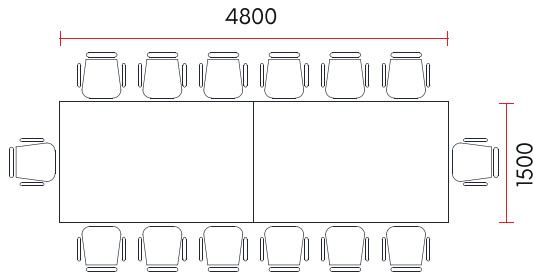

CONFERENCE TABLE

Standard