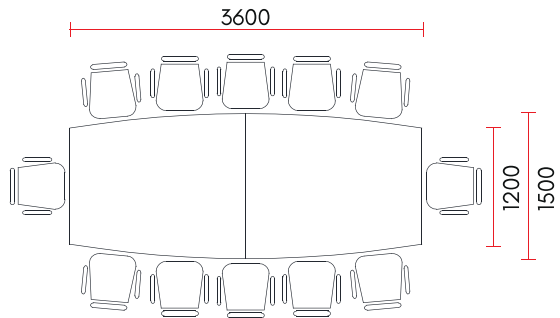

CONFERENCE TABLE

Standard