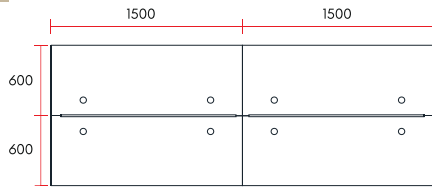

RECTANGULAR CONCEPT (CLUSTER OF 4)