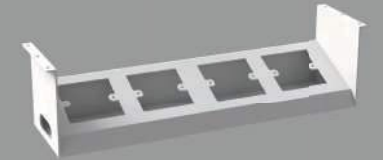

# ASSEMBLE DRAWING

FLIPPER COVER

SOFT CLOSE FLIPPER COVER  
FCS 4 410W x 120D x 25H

HANGING SOCKET BOX

HANGING SOCKET BOX - 4 HOLE  
HSB 4

HANGING BRACKET

OPTION

COLOUR OPTION