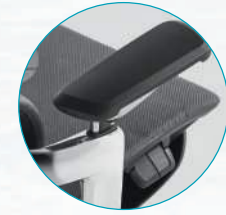

## Dimension

Product Size Diagram

Back View Display

Synchronous of wrist & waist

Up-down

Front-back

3D adjustable headrest with cloth hanger

4D adjustable armrest